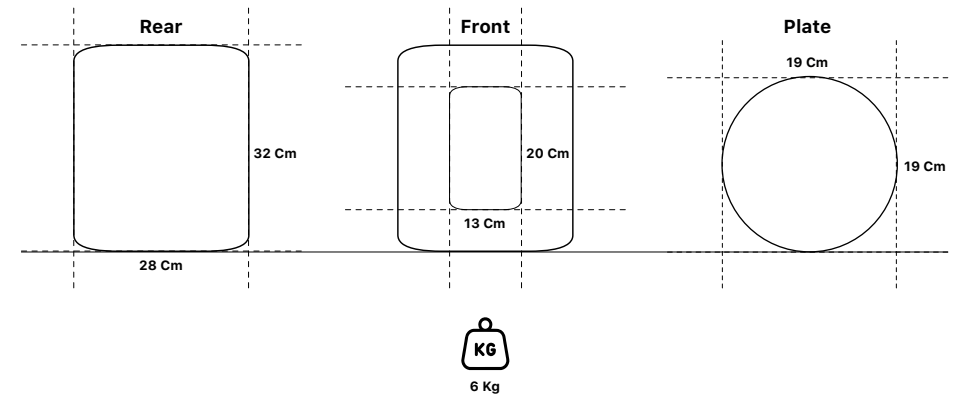

TEMPERATURA COLORE 2700 - 6000° K

HIGH LUMENS LED TECHNOLOGY MODE

TECNOLOGIA AD ALTI LUMENS NATURALE

AVERAGE LIFE SPAN ≥ 100000 HOURS

TEMPO MEDIO DI VITA ≥ 100000 ORE

DISCOVER MORE

alo.zone/alo-photo-tube

DIMENSIONS

Equipment

DIMENSIONS

Package